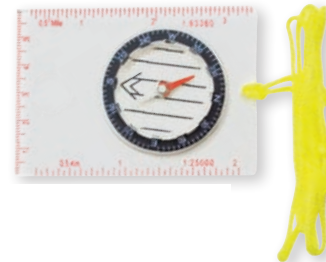

Credit Card Companion

Card tool featuring 2" serrated blade, combination can/bottle opener, awl, 8x power lens and compass, tweezers, toothpick, and in/cm ruler.

Length: 3.375"
Width: 2.125"
Weight: 1.4 oz
Material: ABS Plastic

ICE Companion

Card tool featuring 2" serrated blade, combination can/bottle opener, awl, 8x power lens and compass, tweezers, toothpick, and in/cm ruler.

Length: 3.375"
Width: 2.125"
Weight: 1.4 oz
Material: ABS Plastic

ICE Light

Card tool featuring 2" serrated blade, red LED flashlight, combination can/bottle opener, awl, tweezers, toothpick, and in/cm ruler.

Length: 3.375"
Width: 2.125"
Weight: 1.4 oz
Material: ABS Plastic

Survival Card

Card tool featuring 1" serrated knife, a magnesium fire starter, signal whistle, 8x power lens, compass, tweezers and toothpick.

Length: 3.375"
Width: 2.125"
Weight: 1.4 oz
Material: ABS Plastic

Survival Card Combination

Card tool featuring 1" serrated knife, a magnesium fire starter, signal whistle, 8x power lens, compass, tweezers and toothpick. Also includes separate full sized compass.

Length: 3.375"
Width: 2.125"
Weight: 1.4 oz
Material: ABS Plastic