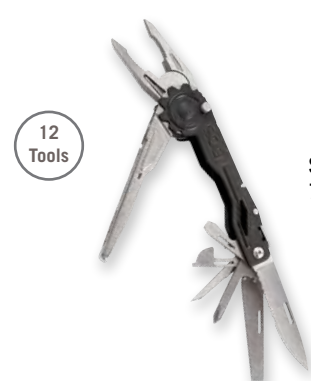

Length: 7"
Weight: 9.6 oz
Steel: 420 Stainless
Handle: Stainless Steel
Pouch: Nylon

Black Oxide
B66N-CP \$126.50
729857994002

Satin Polish
S66N-CP \$119.25
729857993999

PowerAssist EOD

Explosive ordinance disposal version of the PowerAssist features two assisted opening blades, straight edge and full serrated, Compound Leverage pliers/gripper, hard wire cutter, crimpers, 3-sided file, large screwdriver, can opener/ small screwdriver, rulers, and lanyard ring.

Black Oxide
B67N-CP \$126.50
729857994026

Satin Polish
S67N-CP \$119.25
729857994019

SwitchPlier 2.0 NEW

Spring loaded multi-tool with push button one-hand opening. Components include pliers, gripper, soft wire cutter, partially serrated blade, 3-sided file, Phillips screwdriver, awl, can opener, small screwdriver, bottle opener, medium screwdriver, ruler.

Length: 6.1"
Weight: 6.3 oz
Steel: 420 Stainless
Handle: Stainless Steel

Plier release button quickly deploys plierhead.

SWP1001-CP \$64.00
729857000536

PowerLock

Heavy-duty multi-tool built around SOG patented Compound Leverage, providing twice the gripping and cutting force. Components include pliers/gripper, hard wire cutter, crimpers, double toothed wood saw, partially serrated blade, 3-sided file, large screwdriver, Phillips screwdriver, 1/4" drive, awl, can opener/small screwdriver, bottle opener/medium screwdriver, scissors or v-cutter, rulers, and lanyard ring.